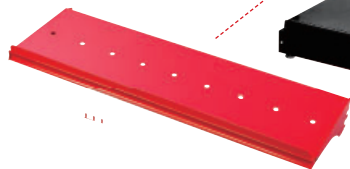

AFTER MARKET SUPPORT

AD-307

Wall Type Display Stand

- Powder coating
- Attachment
- 1pc Brand Plate
- 2pcs Angled Steel Frame
- 2pcs Shelf
- 1pc Bottom Shelf
- 4pcs Steel Plate With Hole

Overall Size(mm)
Width x Depth x Height

900 x 500 x 2230

AD-306

Table Type Display Stand

- 1 pc Transparent DM shelf
- 2 pcs support frame
- 1 pc Bottom shelf

Overall Size(mm)
Width x Depth x Height

300 x 140 x 340

AD-351

Optional Item

AD-361

Optional Item

Overall Size(mm)
Width x Depth

280 x 910 mm

AD-309

DISPLAY BOARD

1 pieces in one carton

- Nice m7 brand image is conducive to small space display hanging tools.

Overall Size(mm)
Width x Depth x Height

725 x 14 x 900
weight:11.5kg

AD-35

Complete set of Tool Base

Item No.	Adaptor Type	Contents		
 AD-3501	Europe	 SY-211M	 AD-3521	 AD-351
 AD-3502	Japan	 SY-221M	 AD-3522	 AD-351
 AD-3503	U.S.A	 SY-231M	 AD-3523	 AD-351