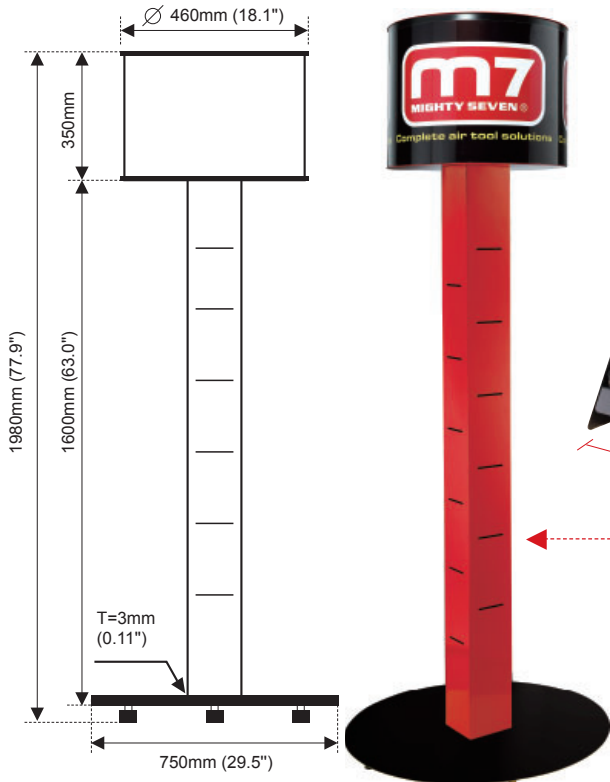

900 x 500 x 2230

AD-306

Table Type Display Stand

- 1 pc Transparent DM shelf
- 2 pcs support frame
- 1 pc Bottom shelf

Overall Size(mm)
Width x Depth x Height

300 x 140 x 340

AD-351

Optional Item

AD-361

Optional Item

Overall Size(mm)
Width x Depth

280 x 910 mm

AD-309

DISPLAY BOARD

1 pieces in one carton

- Nice m7 brand image is conducive to small space display hanging tools.

Overall Size(mm)
Width x Depth x Height

725 x 14 x 900
weight:11.5kg

AD-35

Complete set of Tool Base

Item No.	Adaptor Type	Contents		
 AD-3501	Europe	 SY-211M	 AD-3521	 AD-351
 AD-3502	Japan	 SY-221M	 AD-3522	 AD-351
 AD-3503	U.S.A	 SY-231M	 AD-3523	 AD-351

DISPLAY CASE

AD-308

Tower Type Display Stand

- 1 pc Transparent DM shelf
- 2 pcs support frame
- 1 pc Bottom shelf

Contains	Package			
	net weight kg	gross weight kg	length mm	width mm
Lamp Case Set	4.35	5.35	530	510
Display Pillar	8.0	9.0	930	330
Display Stand Bottom Plate	10.45	11.45	810	820