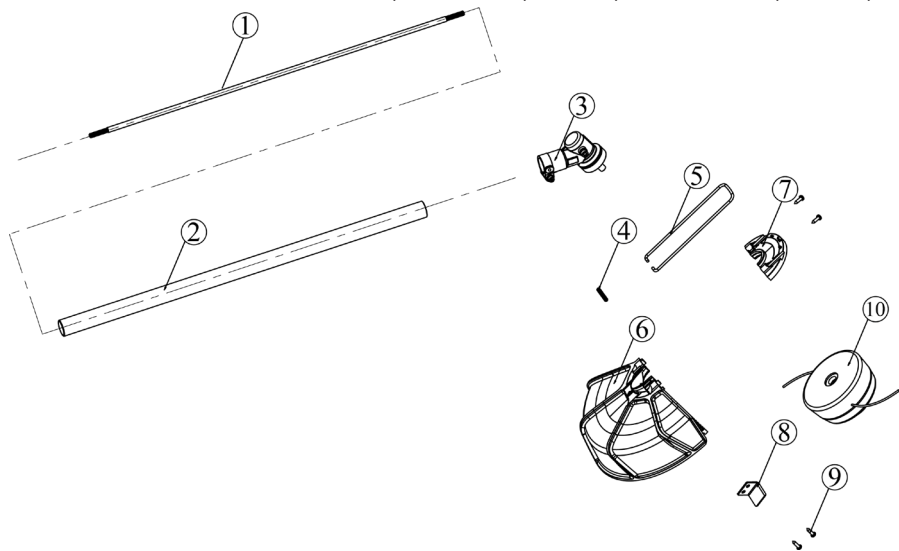

## Multi-functional Garden Head (Trimmer Head) Item No : DGM-904

● The consumable parts ▲ The replacement parts ★ The non-replacement parts

## Part List DGM-904

NO.	INDEX NO.	DESCRIPTION	Q'TY
1	DGM-904P01	Drive Shaft, 7-Teeth	1
2	DGM-904P02	Upper Aluminum Tube	1
3	DGM-904P03	Multi-functional Head	1
4	DGM-904P04	Spring 4.3*38.8*0.8	1
5	DGM-904P05	Guard Bracket (Stop Lever)	1
6	DGM-904P06	Trimmer Guard (Safety Shield)	1
7	DGM-904P07	Guard Fixing Plate	1
8	DGM-904P08	Line Cutter (Cutting Blade)	1
9	DGM-904T09	Self-tapping Screw ST3.9*16	1 SET
10	DGM-904P10	Trimmer Line Assembly	1